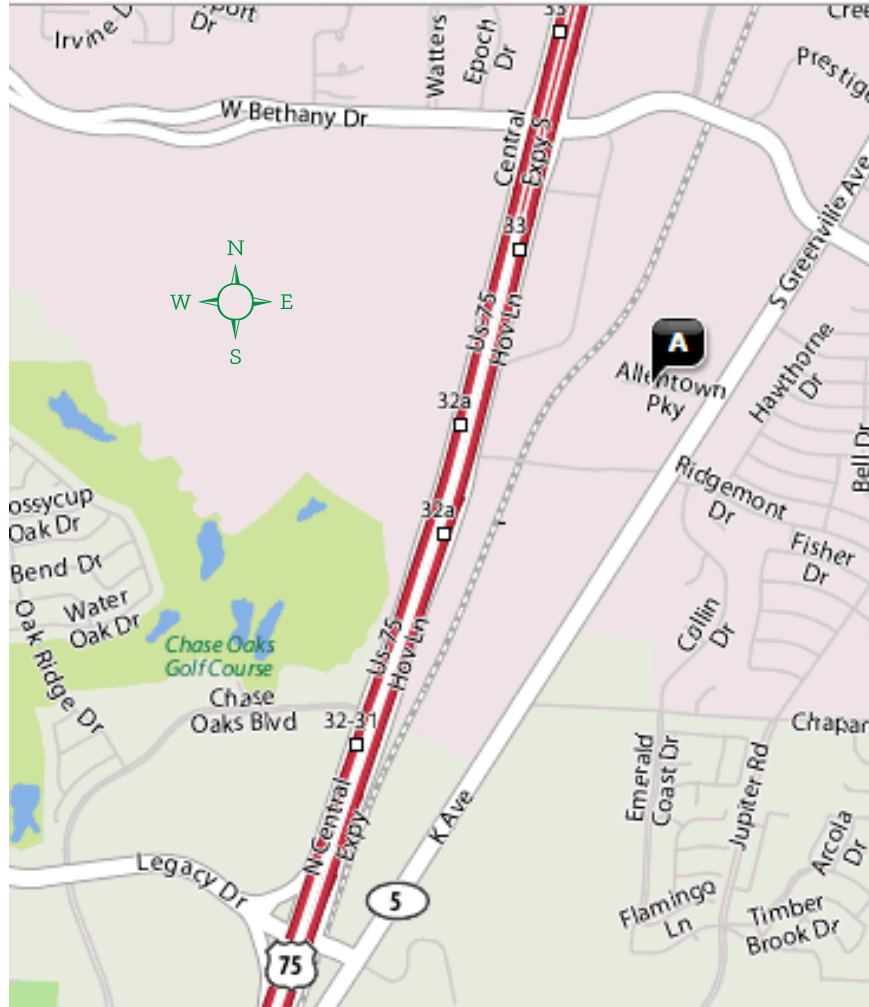

MAP TO OUR ALLEN OFFICE

Our Allen office is located at
100 Allen Town Parkway #106
Allen, Tx 75002

GEORGE KNOX, CLU CFP ChFC
3838 Oak Lawn, #500 · Dallas, TX 75219
214.443.1400 · www.insuranceisboring.com